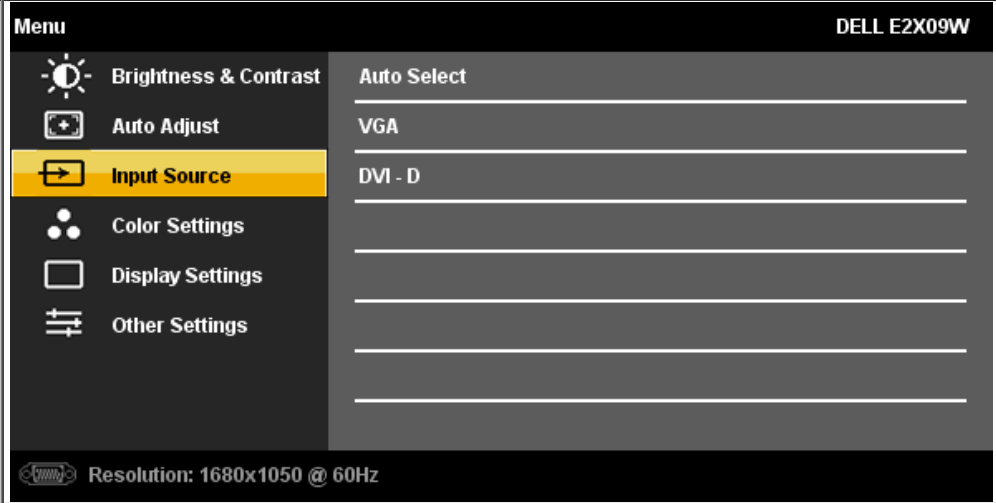

Resolution: 1680x1050 @ 60Hz

(0 ~ 100)

(0 ~ 100)

OSD

Auto Adjustment in progress...

:
: (VGA)

INPUT SOURCE

Use the INPUT SOURCE menu to select between different video signals that may be connected to your monitor.