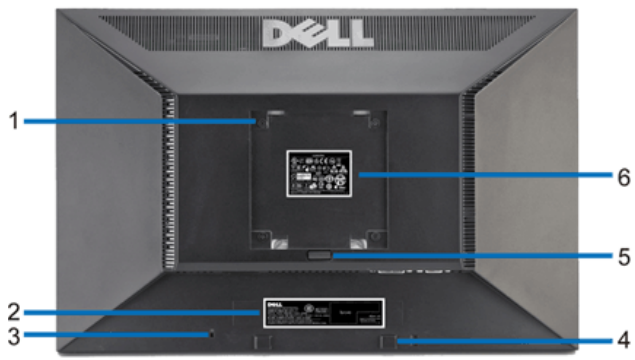

1. ---
2. 1 VESA (100 .)
     (VESA)
   - 2
   - 3
   - 4
   - 5
   - 6
   - 7
3. ---