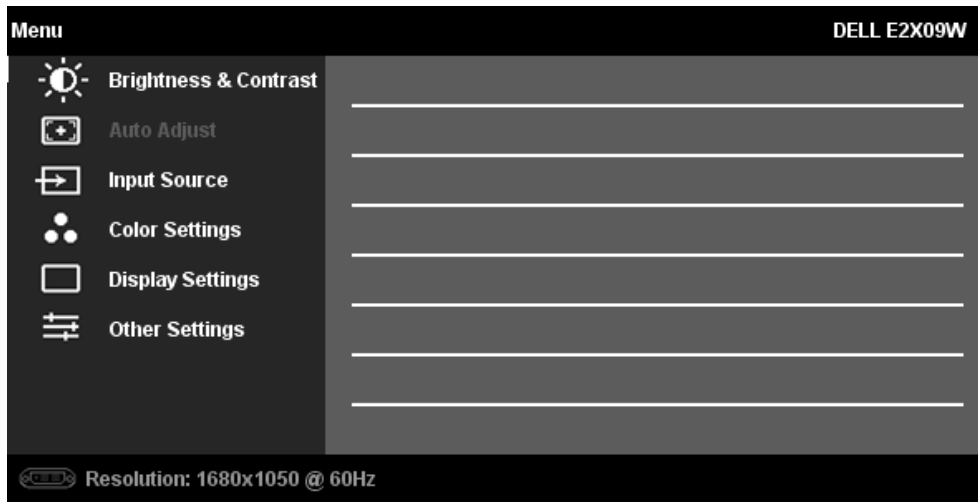

(DVI-D)

: (VGA)

2.

3.

4.

5.

6. OSD