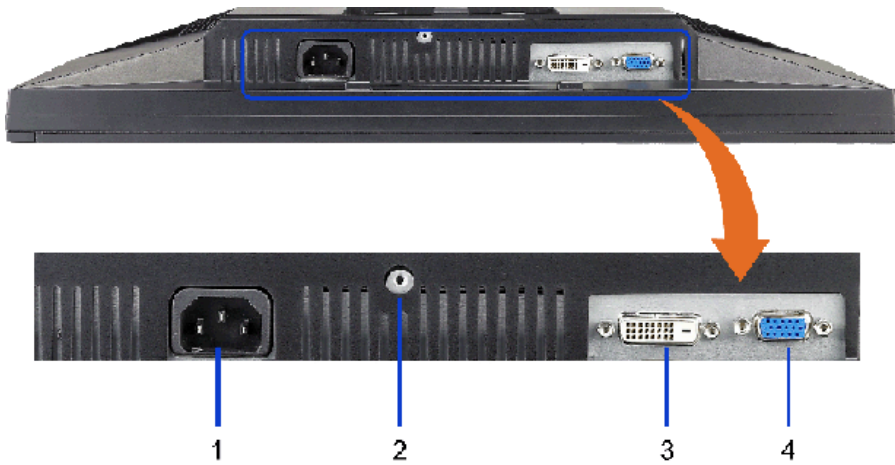

1. ---
2. ---
3. 1
   - 2
   - 3 DVI
   - 4 VGA
4. ---

E2009W	E2209W
- TFT LCD	- TFT LCD
TN	TN
20 (20)	22 (22)
433.44 . (17.06)	473.76 . (18.7)
270.90 . (10.67)	296.1 . (11.7)
0.258	0.282
160 ( ), 170 ( )	160 ( ), 170 ( )
300 CD/ ( )	300 CD/ ( )
1000 1 ( )	1000 1 ( )
3H	3H
CCFL (4)	CCFL (4)
5 ms	5 ms
( ) 72%*	72%**

* E2009W ( ) CIE1976 (85%) CIE1931 (72%)

** E2209W ( ) CIE1976 (85%) CIE1931 (72%)

E2009W/E2209W

30 kHz 83 kHz ( )
56 Hz 75 Hz ( )
1680 x 1050 60 Hz
1680 x 1050 60 Hz